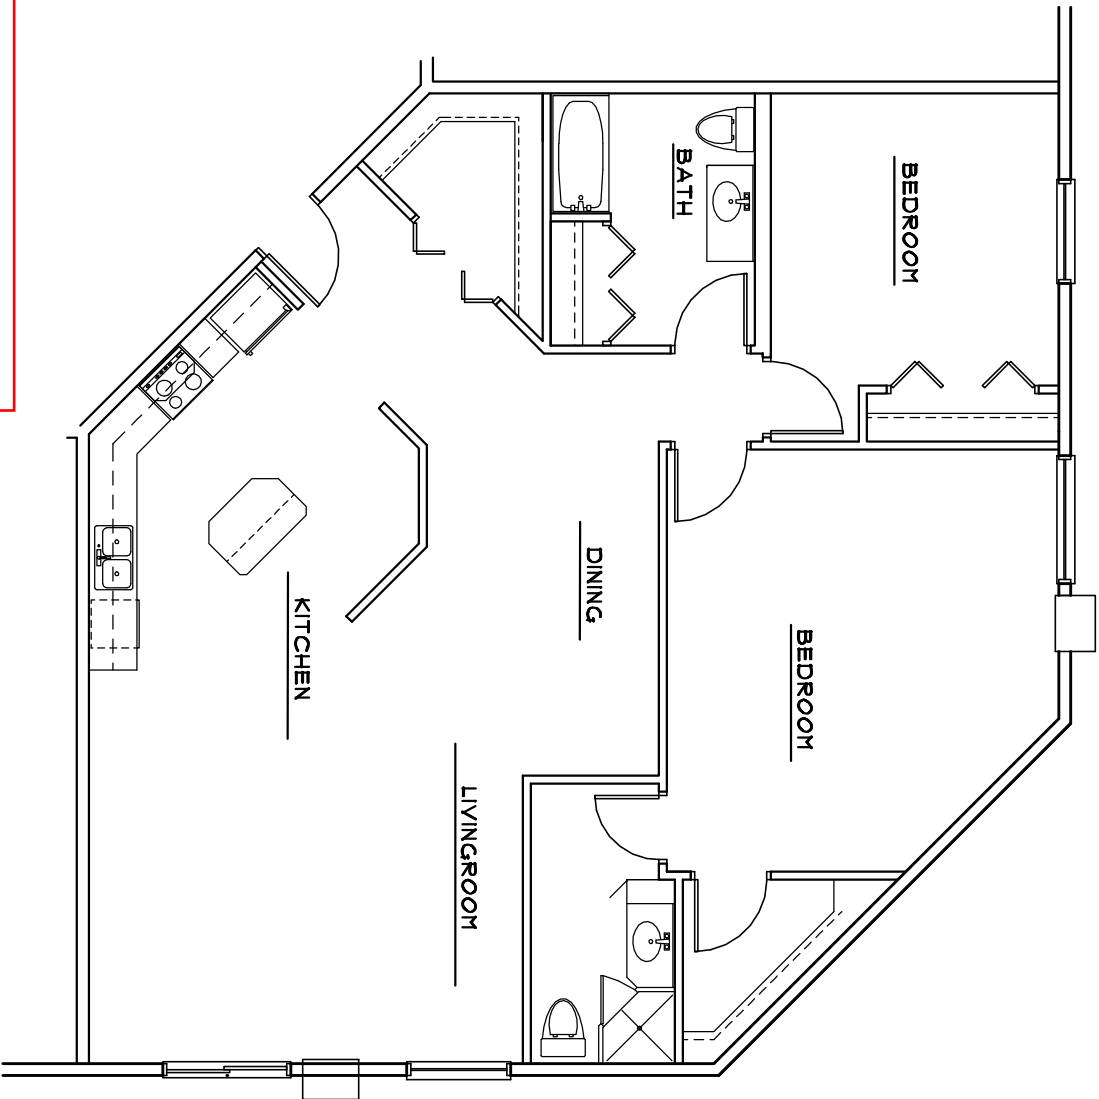

UNIT A
 SCALE: 1/8" = 1'-0"
 TYPE "B" UNIT
 2 BEDROOM
 2 BATH
 981 SQ. FT.
 3 TOTAL

UNIT A.1
 SCALE: 1/8" = 1'-0"
 TYPE "B" UNIT
 2 BEDROOM
 2 BATH + DEN
 1195 SQ. FT.
 1 TOTAL

UNIT B
1 BEDROOM
1 BATH
781 SQ. FT.

SCALE: 1/8" = 1'-0"
4 TOTAL
TYPE 'B' UNIT

UNIT C 2 BEDROOM
1 BATH
946 SQ. FT.
SCALE: 1/8" = 1'-0" IS TOTAL
TYPE "B" UNIT

UNIT D
SCALE: 1/8" = 1'-0"

3 BEDROOM
1 1/2 BATH
184 SQ. FT.

3 TOTAL

UNIT E

SCALE: 1/8" = 1'-0"

2 TOTAL

2 BEDROOM
1 BATH
1426 SQ.FT.

TYPE 3rd UNIT