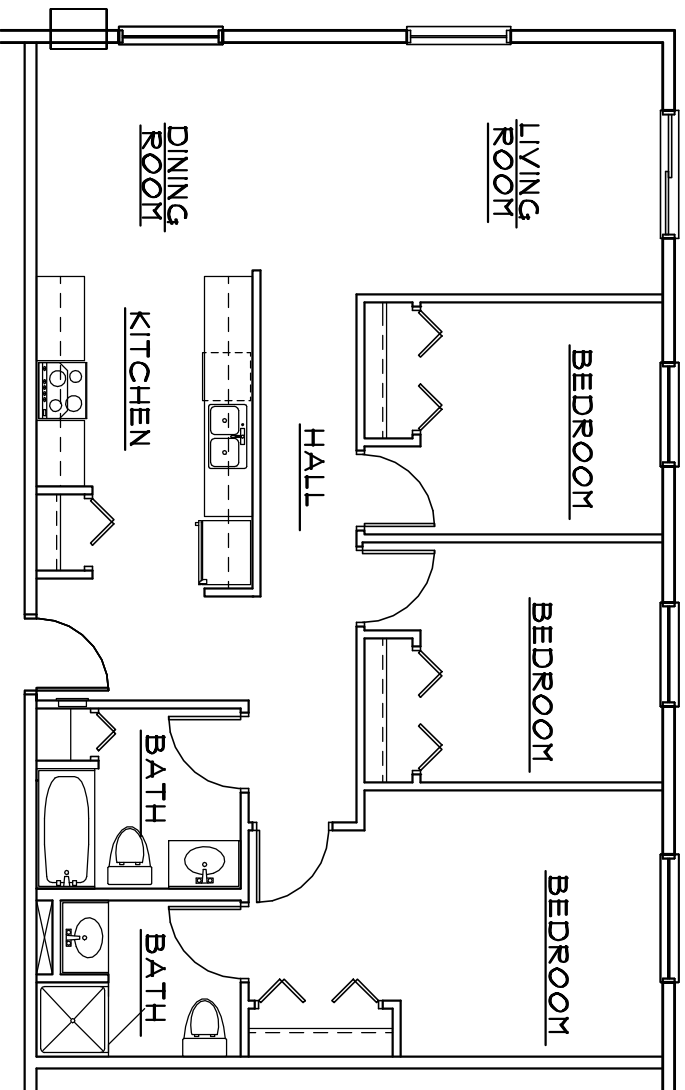

UNIT A
 SCALE: 1/8" = 1'-0"
 TYPE "B" UNIT
 2 BEDROOM
 2 BATH
 981 SQ. FT.
 3 TOTAL

UNIT A.1
 SCALE: 1/8" = 1'-0"
 TYPE "B" UNIT
 2 BEDROOM
 2 BATH + DEN
 1195 SQ. FT.
 1 TOTAL

UNIT B
1 BEDROOM
1 BATH
781 SQ. FT.

SCALE: 1/8" = 1'-0"
4 TOTAL
TYPE 'B' UNIT

UNIT C 2 BEDROOM
1 BATH
946 SQ. FT.
SCALE: 1/8" = 1'-0" IS TOTAL
TYPE "B" UNIT

UNIT D
SCALE: 1/8" = 1'-0"

3 BEDROOM
1 1/2 BATH
184 SQ. FT.

3 TOTAL

UNIT E

SCALE: 1/8" = 1'-0"

2 TOTAL

2 BEDROOM
1 BATH
1426 SQ.FT.

TYPE 3rd UNIT