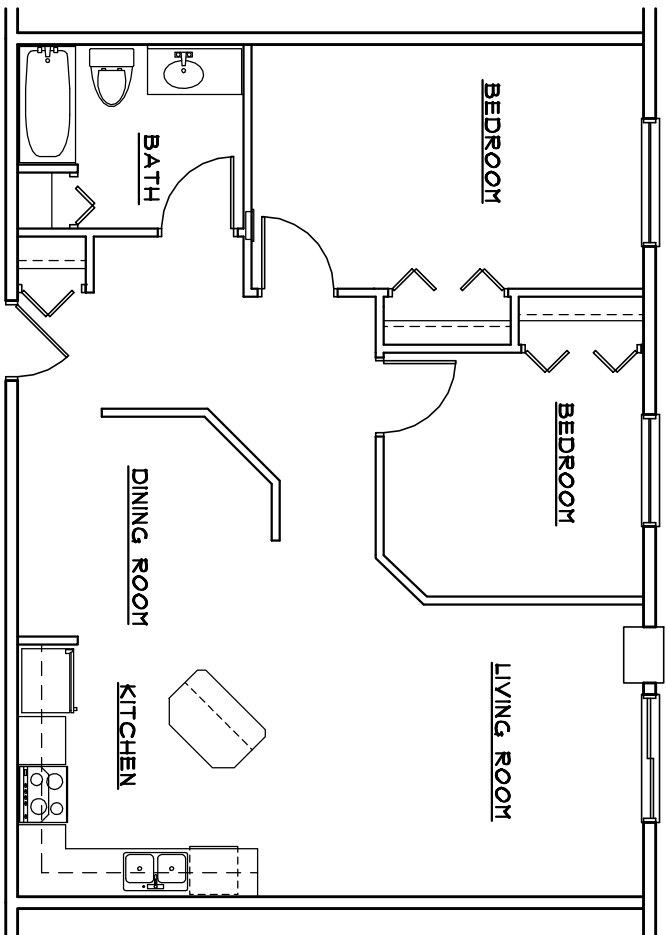

UNIT A
 SCALE: 1/8" = 1'-0"
 TYPE "B" UNIT
 2 BEDROOM
 2 BATH
 981 SQ. FT.
 3 TOTAL

UNIT A.1
 SCALE: 1/8" = 1'-0"
 TYPE "B" UNIT
 2 BEDROOM
 2 BATH + DEN
 1195 SQ. FT.
 1 TOTAL

UNIT B
1 BEDROOM
1 BATH
781 SQ. FT.

SCALE: 1/8" = 1'-0"
4 TOTAL
TYPE 'B' UNIT

UNIT C 2 BEDROOM
1 BATH
946 SQ. FT.
SCALE: 1/8" = 1'-0" IS TOTAL
TYPE "B" UNIT

UNIT D
SCALE: 1/8" = 1'-0"

3 BEDROOM
1 1/2 BATH
184 SQ. FT.

3 TOTAL

UNIT E

SCALE: 1/8" = 1'-0"

2 TOTAL

2 BEDROOM
1 BATH
1426 SQ.FT.

TYPE 3rd UNIT