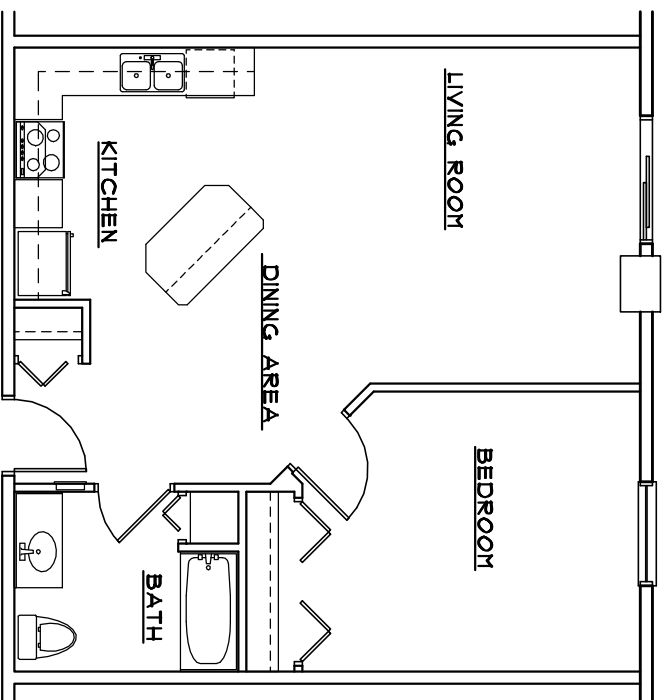

UNIT A
 SCALE: 1/8" = 1'-0"
 TYPE "B" UNIT
 2 BEDROOM
 2 BATH
 981 SQ. FT.
 3 TOTAL

UNIT A.1
 SCALE: 1/8" = 1'-0"
 TYPE "B" UNIT
 2 BEDROOM
 2 BATH + DEN
 1195 SQ. FT.
 1 TOTAL

UNIT B
1 BEDROOM
1 BATH
781 SQ. FT.

SCALE: 1/8" = 1'-0"
4 TOTAL
TYPE 'B' UNIT

UNIT C 2 BEDROOM
1 BATH
946 SQ. FT.
SCALE: 1/8" = 1'-0" IS TOTAL
TYPE "B" UNIT

UNIT D
SCALE: 1/8" = 1'-0"

3 BEDROOM
1 1/2 BATH
184 SQ. FT.

3 TOTAL

UNIT E

SCALE: 1/8" = 1'-0"

2 TOTAL

2 BEDROOM
1 BATH
1426 SQ.FT.

TYPE 3rd UNIT