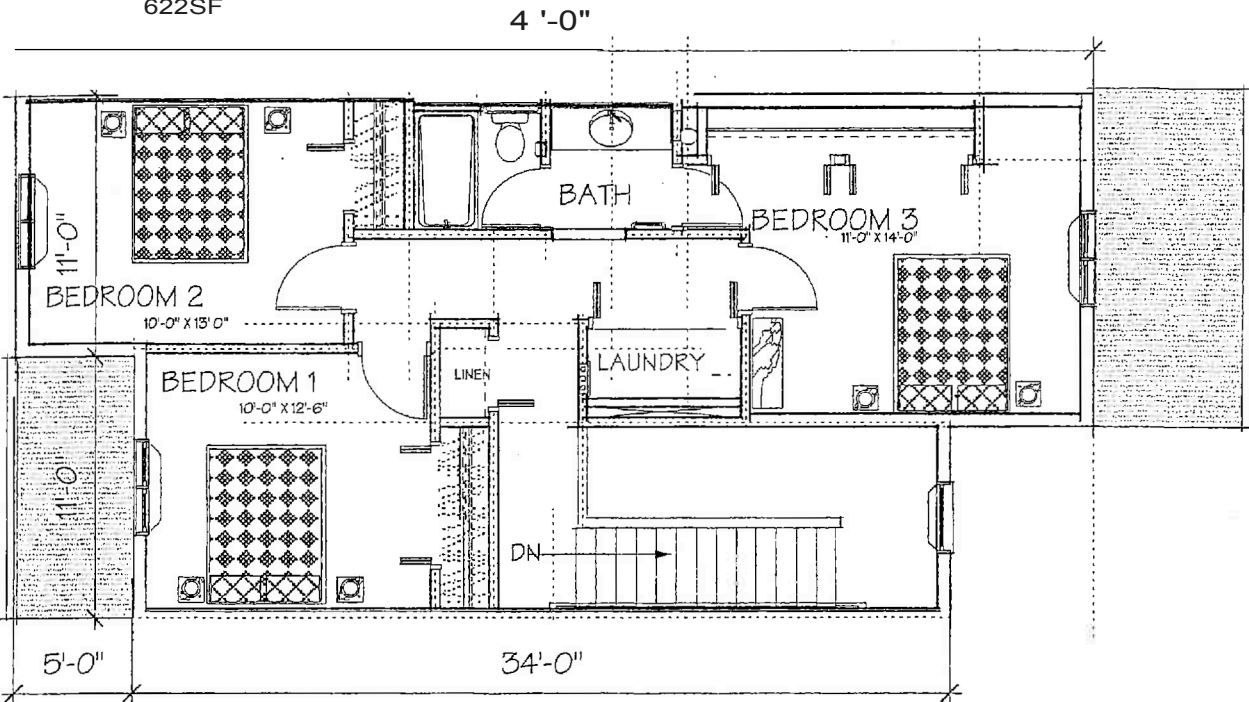

ain
Floor

622SF

Upper Floor 762zSF

Townhomes

Type B
3 Bedroom
Unit

1384SF

Scale: 1" = 8'-0"